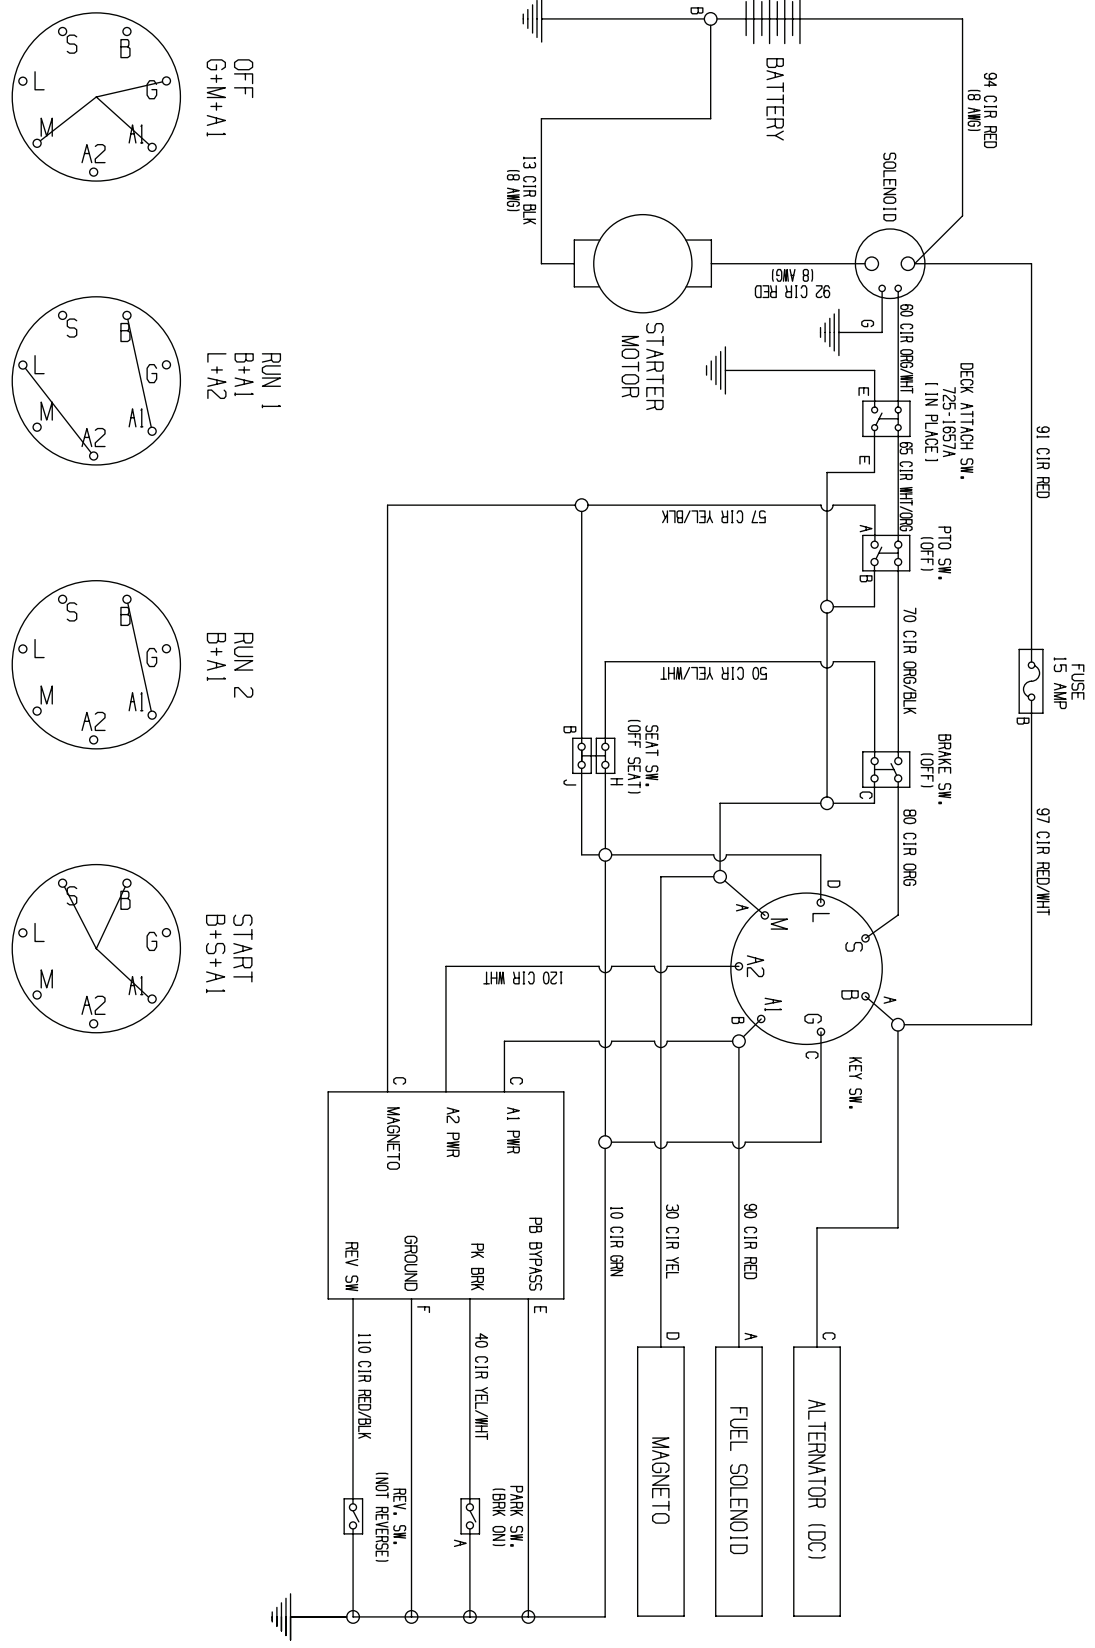

Wiring Harness Schematic - 725-06042